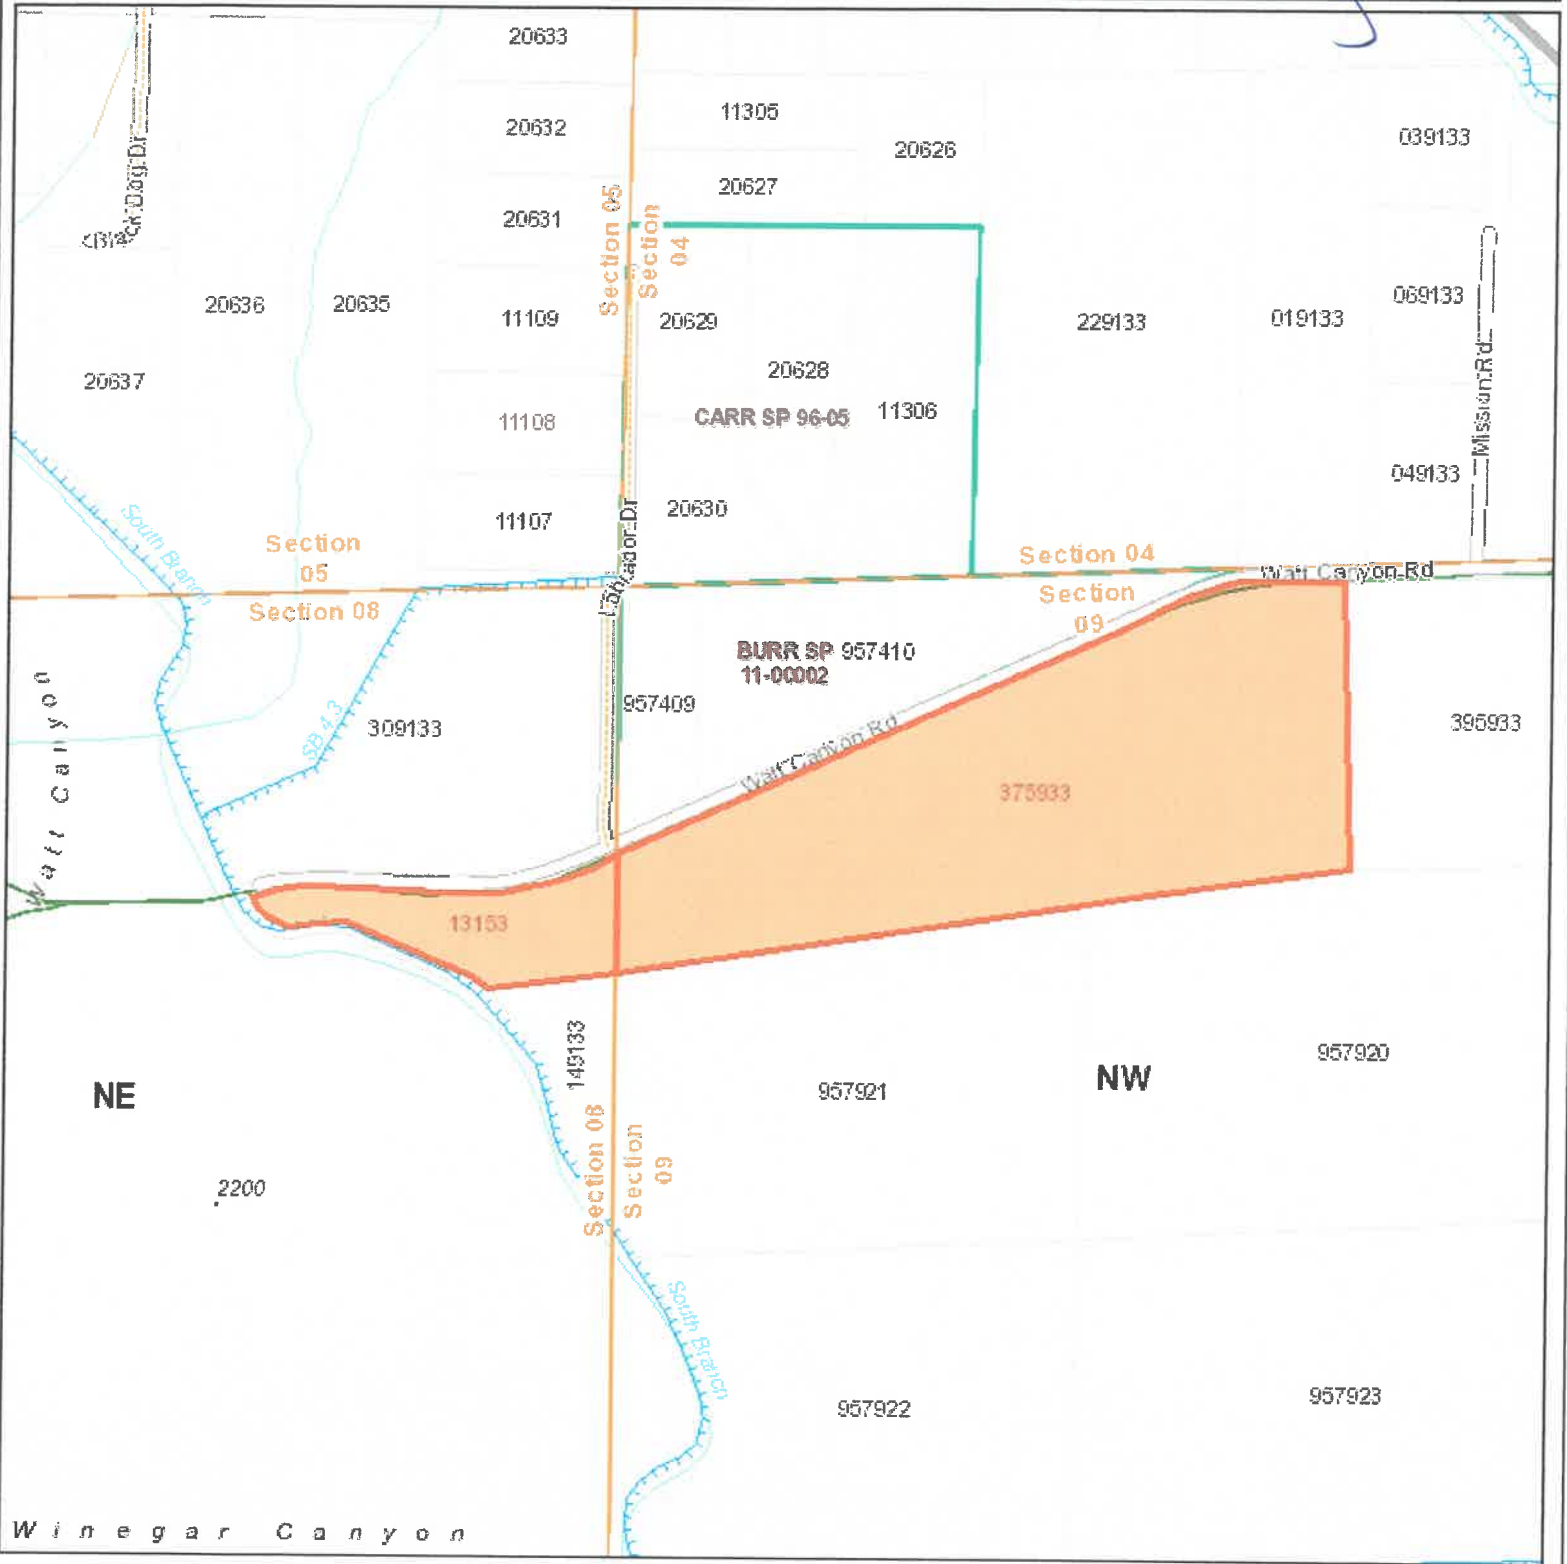

# Kittitas County COMPAS Map

Existing

Date: 3/31/2020

1 inch = 752 feet  
Relative Scale 1:9,028

**Disclaimer:**  
Kittitas County makes every effort to produce and publish the most current and accurate information possible. No warranties, expressed or implied, are provided for the data, its use, or its interpretation. Kittitas County does not guarantee the accuracy of the material contained herein and is not responsible for any use, misuse or representations by others regarding this information or its derivatives.

*Proposed*

SITE PLAN  
 810 WATT CANYON ROAD  
 TPN 375933