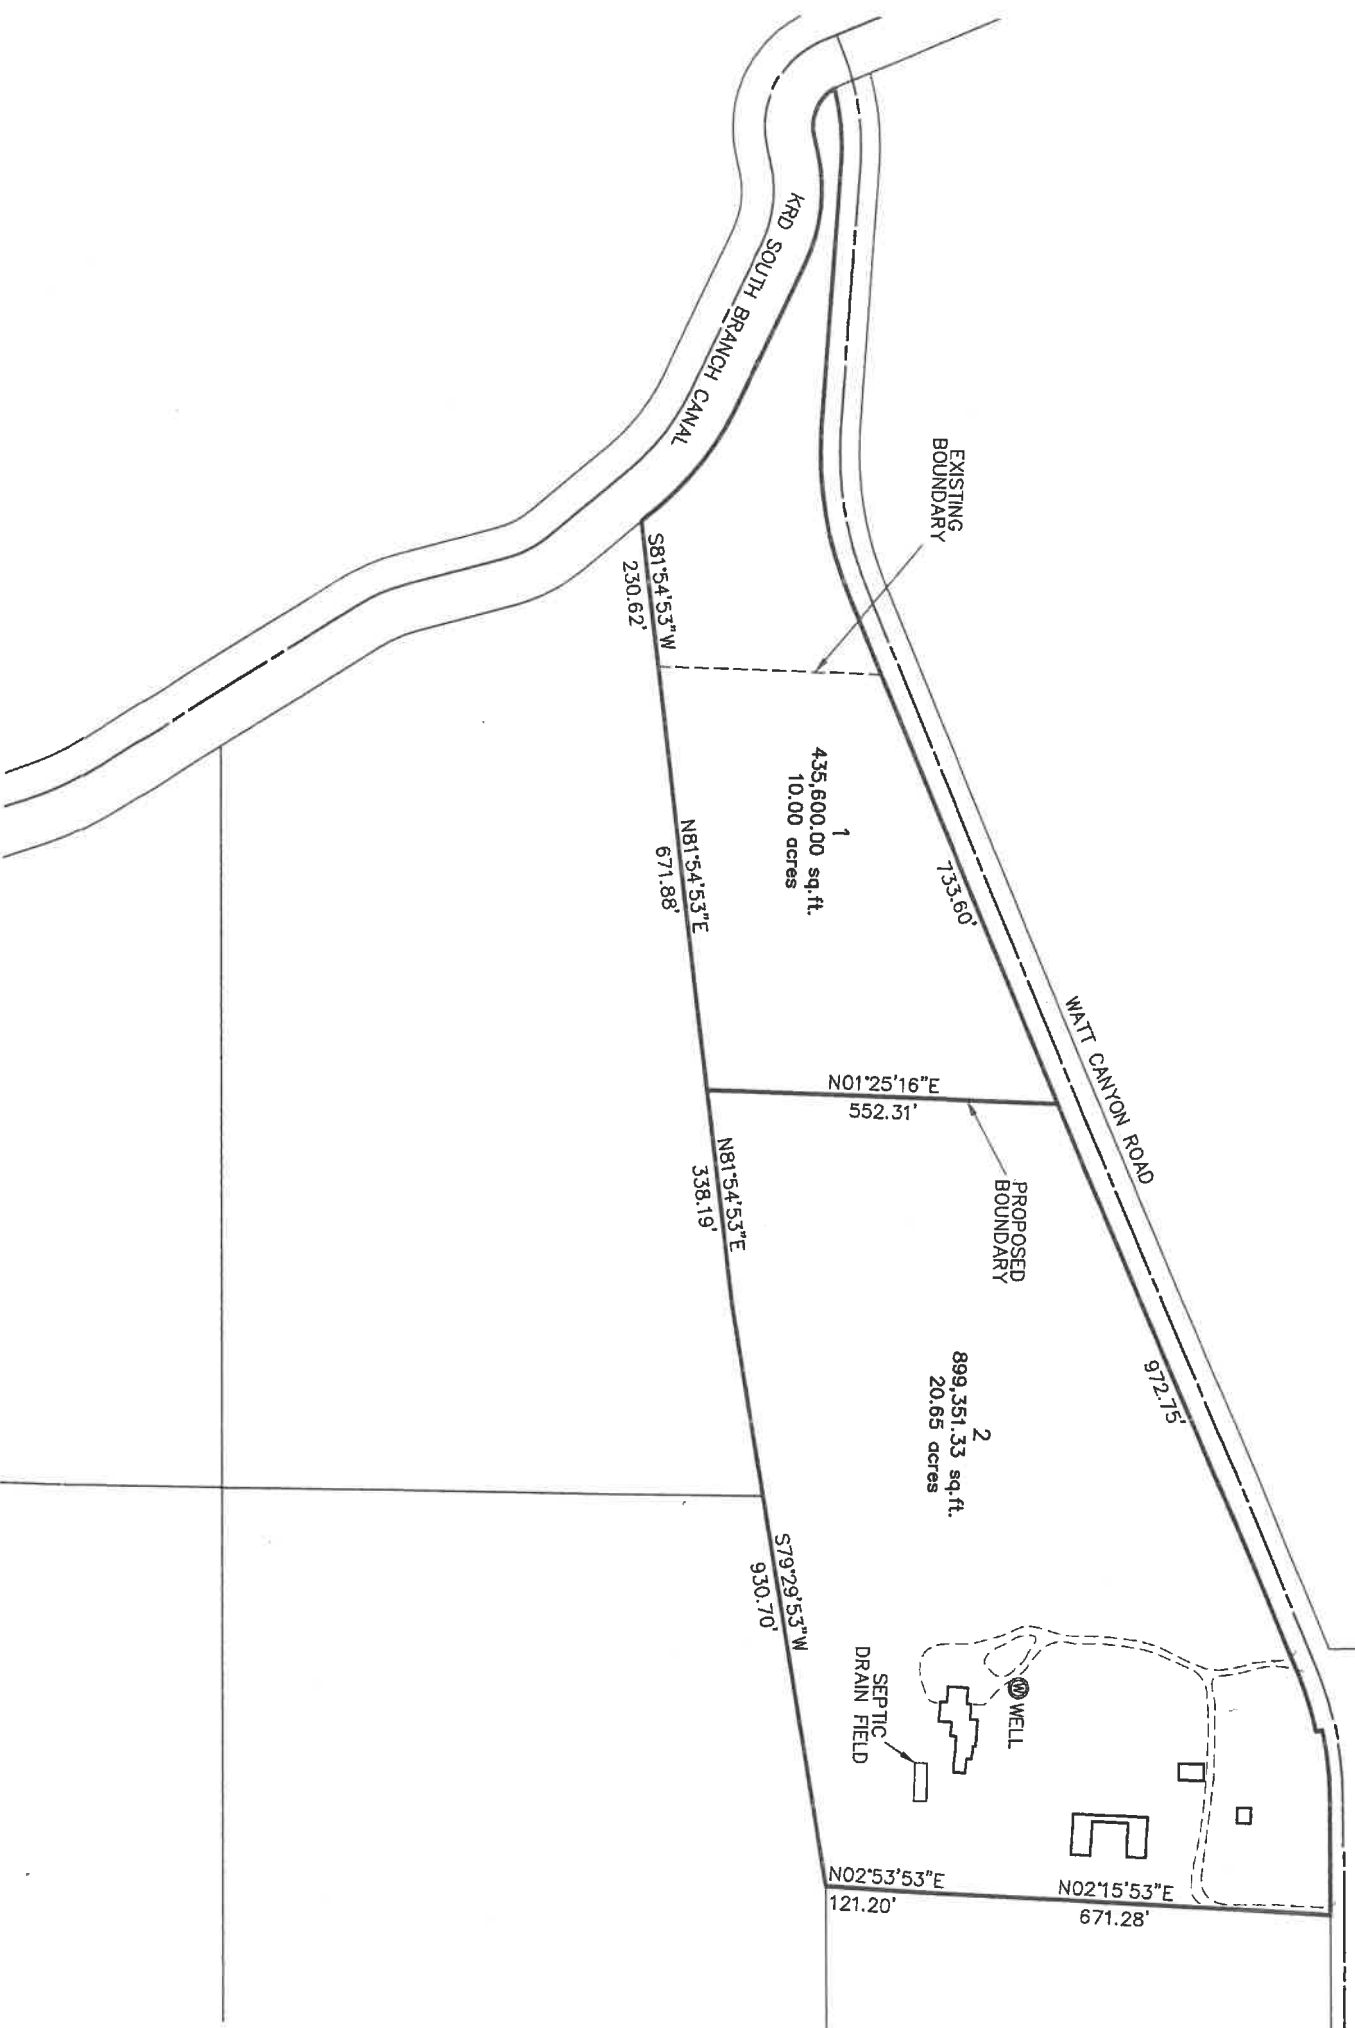

# Kittitas County COMPAS Map

Existing

Date: 3/31/2020

1 inch = 752 feet  
Relative Scale 1:9,028

**Disclaimer:**  
Kittitas County makes every effort to produce and publish the most current and accurate information possible. No warranties, expressed or implied, are provided for the data, its use, or its interpretation. Kittitas County does not guarantee the accuracy of the material contained herein and is not responsible for any use, misuse or representations by others regarding this information or its derivatives.

*Proposed*

SITE PLAN  
 810 WATT CANYON ROAD  
 TPN 375933